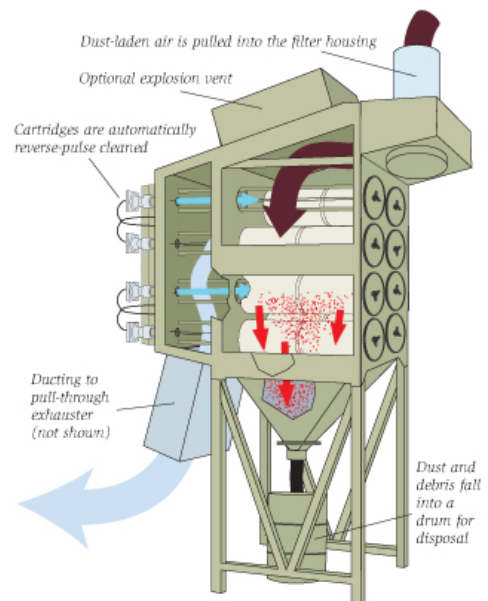

## Dust Collectors

Clemtex distributes high performance dust collectors that are built for continuous operation. These units are very efficient reverse pulse jet style dust collectors used to provide ventilation for all sizes of industrial blast facilities. Units are easy to install, operate, and maintain. These dust collectors ventilate blast rooms and enclosures, providing specific air changes for blaster visibility. Collectors are designed depending upon the application and the blast media to be used. Please contact our sales engineers for technical information.