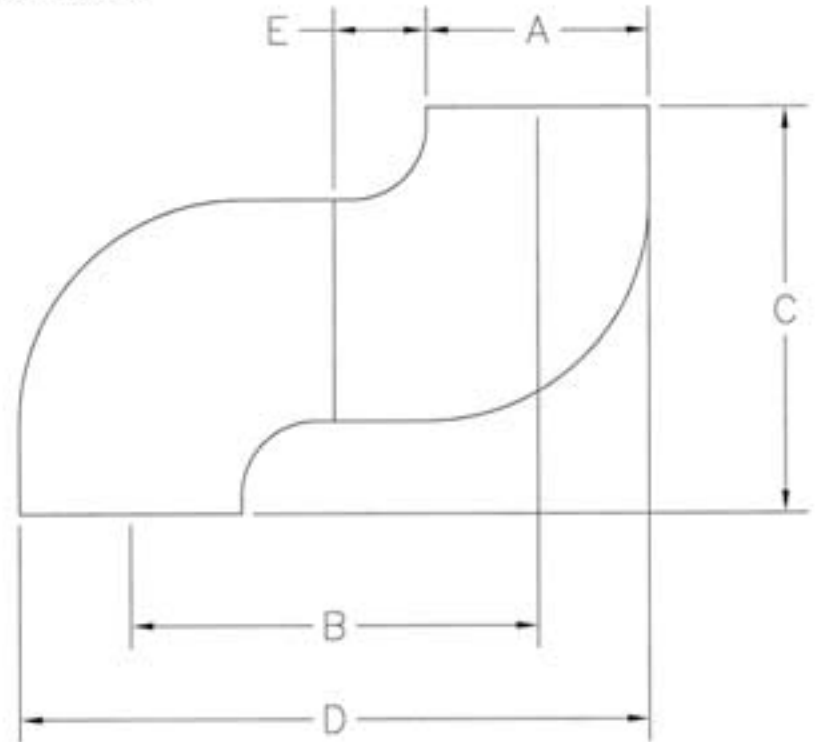

Functional Dimensions

45 Degree Elbows

90 Degree Elbows

Part Number	Dimension "A" Duct Size	Dimension "B" Offset	Dimension "C" Height
DU-E45-12-	12"	10 9/16"	25 7/16"
DU-E45-18-	18"	15 13/16"	38 3/16"
DU-E45-24-	24"	21 1/16"	50 15/16"
DU-E45-30-	30"	26 3/8"	63 5/8"
DU-E45-34-	34"	29 7/8"	72 1/8"
DU-E45-36-	36"	31 5/8"	76 3/8"
DU-E45-40-	40"	35 1/8"	84 7/8"
DU-E45-42-	42"	36 7/8"	89 1/8"
DU-E45-48-	48"	42 3/16"	101 13/16"

Part Number	Dimension "A" Duct Size	Dimension "B" Offset	Dimension "C" Height	Dimension "D" Length	Dimension "E" Throat
DU-E90-12-	12"	28"	28"	40"	8"
DU-E90-15-	15"	31"	31"	46"	8"
DU-E90-18-	18"	34"	34"	52"	8"
DU-E90-24-	24"	44"	44"	68"	10"
DU-E90-30-	30"	50"	50"	80"	10"
DU-E90-34-	34"	54"	54"	88"	10"
DU-E90-36-	36"	56"	56"	92"	10"
DU-E90-40-	40"	60"	60"	100"	10"
DU-E90-42-	42"	62"	62"	104"	10"
DU-E90-48-	48"	68"	68"	116"	10"