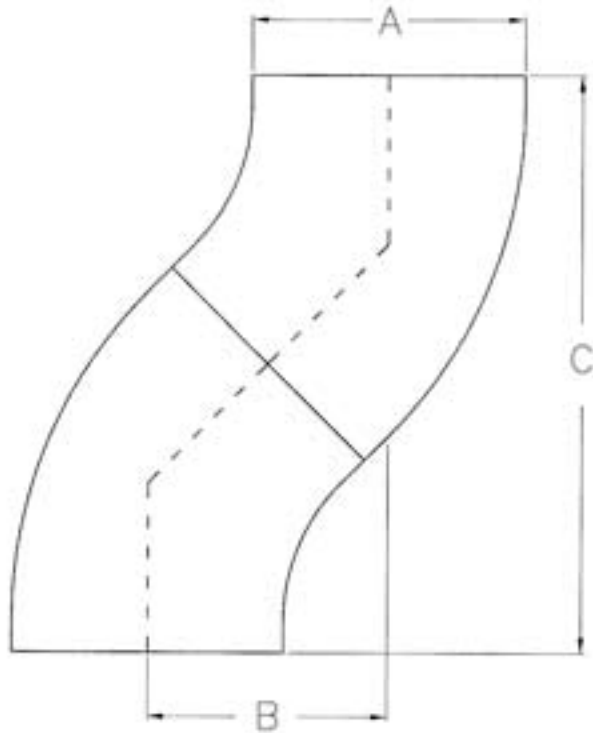

Functional Dimensions

45 Degree Elbows

90 Degree Elbows

Part Number	Dimension "A" Duct Size	Dimension "B" Offset	Dimension "C" Height
DU-E45-12-	12"	10 9/16"	25 7/16"
DU-E45-18-	18"	15 13/16"	38 3/16"
DU-E45-24-	24"	21 1/16"	50 15/16"
DU-E45-30-	30"	26 3/8"	63 5/8"
DU-E45-34-	34"	29 7/8"	72 1/8"
DU-E45-36-	36"	31 5/8"	76 3/8"
DU-E45-40-	40"	35 1/8"	84 7/8"
DU-E45-42-	42"	36 7/8"	89 1/8"
DU-E45-48-	48"	42 3/16"	101 13/16"

Part Number	Dimension "A" Duct Size	Dimension "B" Offset	Dimension "C" Height	Dimension "D" Length	Dimension "E" Throat
DU-E90-12-	12"	28"	28"	40"	8"
DU-E90-15-	15"	31"	31"	46"	8"
DU-E90-18-	18"	34"	34"	52"	8"
DU-E90-24-	24"	44"	44"	68"	10"
DU-E90-30-	30"	50"	50"	80"	10"
DU-E90-34-	34"	54"	54"	88"	10"
DU-E90-36-	36"	56"	56"	92"	10"
DU-E90-40-	40"	60"	60"	100"	10"
DU-E90-42-	42"	62"	62"	104"	10"
DU-E90-48-	48"	68"	68"	116"	10"